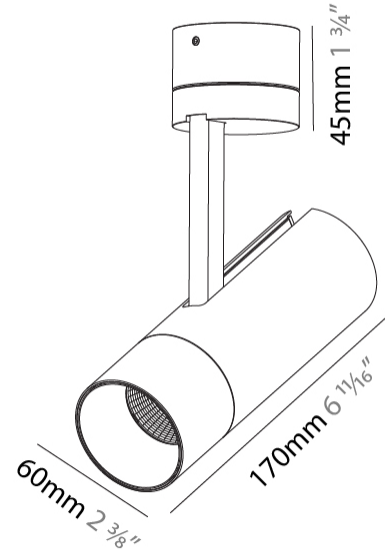

GENERAL

Series: Imagine
Subseries: Imagine 60
Brand: Prolicht
Division: Architectural
Mounting Type: Surface
Mounting Location: Ceiling
Subcategory: Spots

PHYSICAL

Shape: Cylinder
Diameter (mm): 60
Diameter (in): 2 ³/₈
Height (mm): 170
Height (in): 6 ¹¹/₁₆
Max. Overall Height (mm): 215
Max. Overall Height (in): 8 ⁷/₁₆
Light Distribution: Adjustable / Direct
Weight (kg): 0.572
Weight (lbs): 1.26
Fixture Finish: SSR / BKV / CWI / CRY / HAB / LAG / UFT / ITA / RUA / RUR / MIC / FTG / MYG / TWT / LOD / PUS / FRO / FUP / KIA / POP / BLS / SPG / MEY / GOH / GUM / CHC / COM / ABZ / JAG / OBR / MOS / ROR
Fixture Material: Aluminum Die Cast

ELECTRICAL

Lamp Type: LED (Zhaga Standard)
Input Wattage (W): 13.2 / 16.5
Total Output Wattage (W): 12 / 15
Dimming: Tri-Mode (Non-Dimming and Phase Dimming (120Vac only) and 0-10V Dimming)
Driver Included: Yes
Driver Location: Integrated
Driver Type: Constant Current - Universal
Driver Class: Class 2
Input Voltage (V): 120 - 277
Constant Current (MA): 350

LED

Number of LEDs: 1
Color Temperature (°K): 2700 / 3000 / 3500 / 4000
Max. Delivered Lumen (lm): 520 / 580 / 627 / 640
CRI: >90 CRI
Lamp Life (hrs): 50000

OPTICAL

Reflector°: 10
Adjustability: Rotational 350°; Tilt 90°

RATINGS AND CERTIFICATIONS

Certified By: Certified for North American Standards
IP rating: IP20

PROJECT
TYPE
SPECIFIER
QUANTITY
DATE