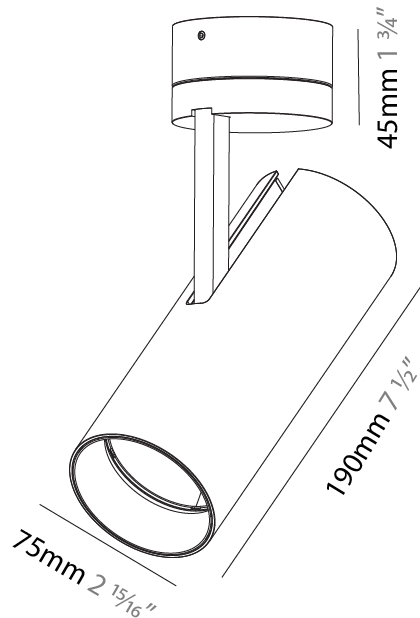

GENERAL

Series: Imagine
Subseries: Imagine 75
Brand: Prolicht
Division: Architectural
Mounting Type: Surface
Mounting Location: Ceiling
Subcategory: Spots

PHYSICAL

Shape: Cylinder
Diameter (mm): 75
Diameter (in): 2 ¹⁵/₁₆
Height (mm): 190
Height (in): 7 ¹/₂
Max. Overall Height (mm): 235
Max. Overall Height (in): 9 ¹/₄
Light Distribution: Adjustable / Direct
Weight (kg): 0.919
Weight (lbs): 2.02
Fixture Finish: SSR / BKV / CWI / CRY / HAB / LAG / UFT / ITA / RUA / RUR / MIC / FTG / MYG / TWT / LOD / PUS / FRO / FUP / KIA / POP / BLS / SPG / MEY / GOH / GUM / CHC / COM / ABZ / JAG / OBR / MOS / ROR
Fixture Material: Aluminum Die Cast

ELECTRICAL

Lamp Type: LED (Zhaga Standard)
Input Wattage (W): 13.2 / 16.5
Total Output Wattage (W): 12 / 15
Dimming: Tri-Mode (Non-Dimming and Phase Dimming (120Vac only) and 0-10V Dimming)
Driver Included: Yes
Driver Location: Integrated
Driver Type: Constant Current - Universal
Driver Class: Class 2
Input Voltage (V): 120 - 277
Constant Current (MA): 350

LED

Number of LEDs: 1
Color Temperature (°K): 2700 / 3000 / 3500 / 4000
Max. Delivered Lumen (lm): 870 / 970 / 1038 / 1060
CRI: >90 CRI
Lamp Life (hrs): 50000

OPTICAL

Reflector°: 10
Adjustability: Rotational 350°; Tilt 90°

RATINGS AND CERTIFICATIONS

Certified By: Certified for North American Standards
IP rating: IP20

PROJECT
TYPE
SPECIFIER
QUANTITY
DATE