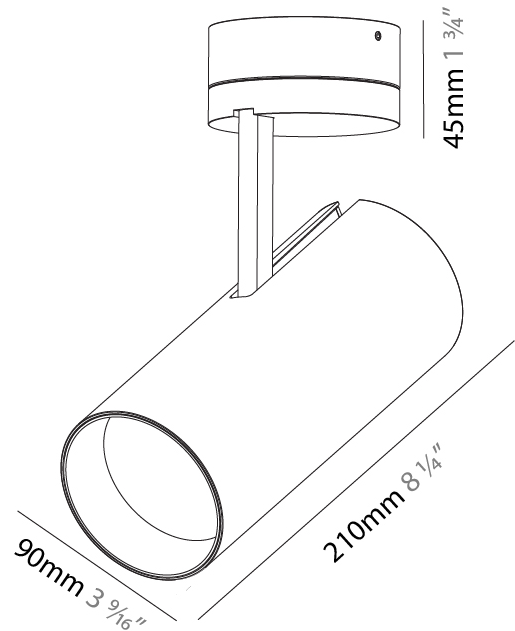

GENERAL

Series: Imagine
Subseries: Imagine 90
Brand: Prolicht
Division: Architectural
Mounting Type: Surface
Mounting Location: Ceiling
Subcategory: Spots

PHYSICAL

Shape: Round
Diameter (mm): 90
Diameter (in): 3 9/16
Height (mm): 210
Height (in): 8 1/4
Max. Overall Height (mm): 255
Max. Overall Height (in): 10 1/16
Light Distribution: Adjustable / Direct
Weight (kg): 1.184
Weight (lbs): 2.60
Fixture Finish: SSR / BKV / CWI / CRY / HAB / LAG / UFT / ITA / RUA / RUR / MIC / FTG / MYG / TWT / LOD / PUS / FRO / FUP / KIA / POP / BLS / SPG / MEY / GOH / GUM / CHC / COM / ABZ / JAG / OBR / MOS / ROR
Fixture Material: Aluminum Die Cast

ELECTRICAL

Lamp Type: LED (Zhaga Standard)
Input Wattage (W): 13.2 / 16.5
Total Output Wattage (W): 12 / 15
Dimming: Tri-Mode (Non-Dimming and Phase Dimming (120Vac only) and 0-10V Dimming)
Driver Included: Yes
Driver Location: Integrated
Driver Type: Constant Current - Universal
Driver Class: Class 2
Input Voltage (V): 120 - 277
Constant Current (MA): 350

LED

Number of LEDs: 1
Color Temperature (°K): 2700 / 3000 / 3500 / 4000
Max. Delivered Lumen (lm): 830 / 930 / 1009 / 1030
CRI: >90 CRI
Lamp Life (hrs): 50000

OPTICAL

Reflector°: 10
Adjustability: Rotational 350°; Tilt 90°

RATINGS AND CERTIFICATIONS

Certified By: Certified for North American Standards
IP rating: IP20